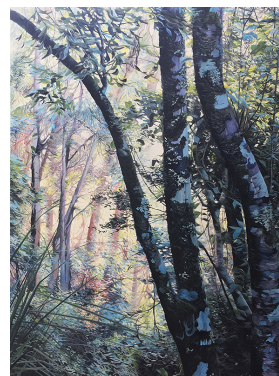

**Wild West 2019**  
Oil on Linen 198cm x 167cm  
**\$13,500**

**View of a Suburban Street 2018**  
Oil on Linen 198cm x 151cm  
**\$13,000**

**Lake View 2019**  
Oil on Canvas 137cm x 137cm  
**\$7,900**

**Forest Leaves After Rain 2017**  
Oil on canvas 163cm x 121cm  
**\$7,500**

**Cooling Glade 2017**  
Oil on Canvas 163cm x 121cm  
**\$7,500**

**Sweet Orange 2020**  
Oil on canvas 45cm x 70cm  
**\$3,500**